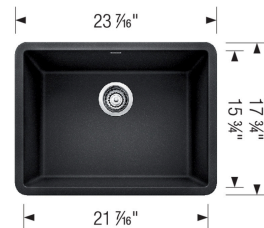

PRECIS 24 SILGRANIT

Sink Specifications

Color	SKU
Anthracite	522258
Cinder	522412
Metallic Gray	522413
White	522414
Biscuit	522415
Truffle	522417
Café	522418
Concrete Gray	442889
Coal Black	442928

Design and Planning Tips

- Min cabinet size: 27 in
- Bowl depth: 8,66 in (222.0 mm)

What is included:

Installation instructions

Cut-out template

Limited Lifetime Warranty

Undermount installation only

Minimum cabinet size: 27"

Cut-out Dimensions:

Cut-out Length: 21.75"

Cut-out Width: 16"

Cut-out Below Counter Depth: 9.45"

Sink Bowl Dimensions:

Sink Bowl Length (left-to-right): 21.44"

Sink Bowl Width (front-to-back): 15.75"

Sink Bowl Depth: 8.66"

Drain hole compatible with 3.5" strainers or waste flanges