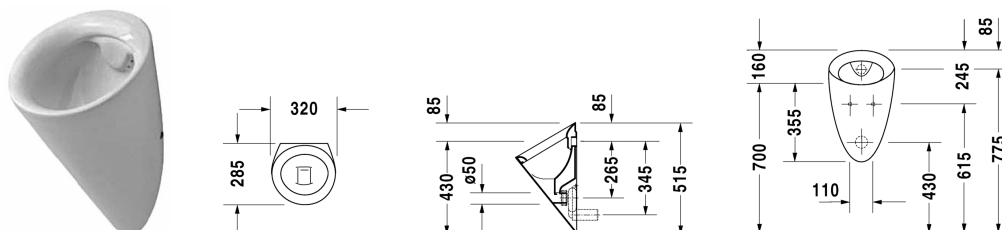

Urinal # 0834320000 / 0834320007

| < 320 mm > |

Urinal	Dimension	Weight	Order number
concealed inlet and outlet, syphonic action, fixings included, model without cover			
Colors			
00 White Alpin			
Variant			
model without fly	320 x 285 mm	10.500 kg	0834320000
model with fly	320 x 285 mm	10.500 kg	0834320007
Sanitary ceramics with the special WonderGliss surface finish will remain clean and attractive-looking for a long time to come. When ordering WonderGliss please add a "1" as eleventh digit to the model number.			
Accessory			
Urinal screen		0.200 kg	005041
Water inlet mechanism for urinals with back supply	1/2" mm	0.100 kg	695800
Siphon 1 - 4 L, horizontal outlet (concealed)	ø 50 mm	0.200 kg	005112

All drawings contain the necessary measurements which are subject to standard tolerances. Exact measurements, in particular for customised installation scenarios, can only be taken from the finished ceramic piece.