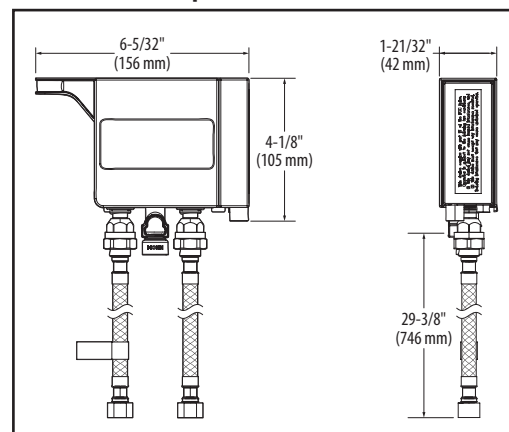

Close up view of Control Box