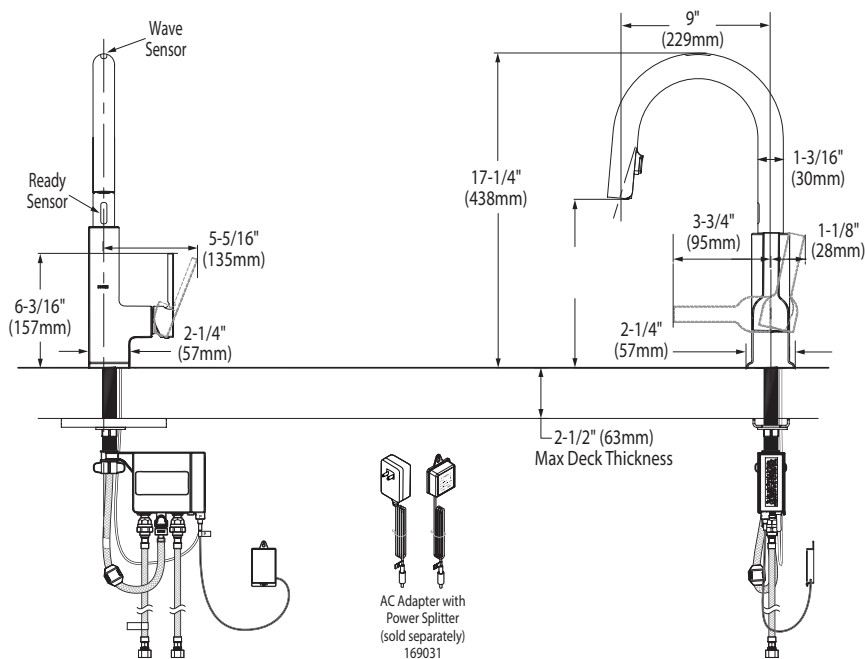

OPERATION

- Lever style handle
- Temperature controlled by 100° arc of handle travel
- Operates with less than 5 lbs. of force
- Operates in stream or spray mode in the pulldown or retracted position
- Spout rotates 100 degrees

FLOW

- Flow is limited to 1.5 gpm (5.7 L/min) at 60 psi

CARTRIDGE

- 1255™ Duralast™ cartridge

STANDARDS

- Third party certified to IAPMO Green, ASME A112.18.1/CSA B125.1 and all applicable requirements referenced therein including NSF 61/9G & 372
- Meets CalGreen and Georgia SB370 requirements
- Complies with California Proposition 65 and with the Federal Safe Drinking Water Act
- The backflow protection system in the device consists of two independently operating check valves, a primary and a secondary which prevent backflow
- ADA ♿ for lever handle

CRITICAL DIMENSIONS

(DO NOT SCALE)

Specifications

STō with MotionSense™ Single Handle High Arc Pulldown Kitchen Faucet

Models: S72308E series

NOTE: THIS FAUCET IS DESIGNED TO BE INSTALLED THROUGH 1 HOLE, 1-1/2" (38mm) MIN. DIA.