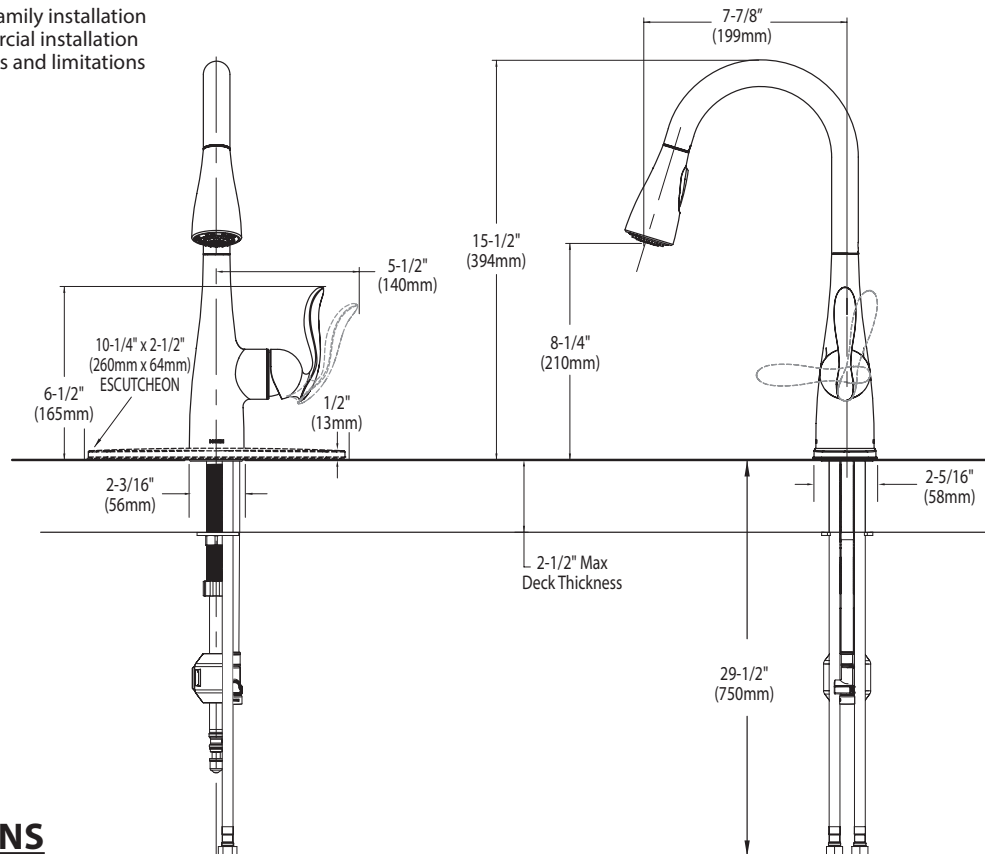

- Flow is limited to 1.5 gpm (5.7 L/min) at 60 psi

CARTRIDGE

- 1255™ Duralast™ cartridge for Single-Handle Faucets

STANDARDS

- Third party certified to IAPMO Green, ASME A112.18.1/CSA B125.1 and all applicable requirements referenced therein
- Certified to NSF 61/9 & 372
- Meets CalGreen and Georgia SB370 requirements
- Complies with California Proposition 65 and with the Federal Safe Drinking Water Act
- The backflow protection system in the device consists of two independently operating check valves, a primary and a secondary which prevent backflow
- ADA  for lever handle

ARBOR™
**Single Handle High Arc
Pulldown Kitchen Faucet**

Models: 7594 series

NOTE: THIS FAUCET IS DESIGNED TO BE INSTALLED THROUGH 1 OR 3 HOLES, 1-1/2" (38mm) MIN. DIA.

CRITICAL DIMENSIONS

(DO NOT SCALE)

TO ORDER PARTS CALL: 1-800-BUY-MOEN

www.moen.com

FAUCET DESCRIPTION

- Reflex™ pulldown system offers smooth operation, easy movement and secure docking
- Metal construction with various finishes identified by suffix
- Quick connect system
- Pullout spray with 68" braided hose
- Flexible supply lines with 3/8" compression fittings
- High arc spout provides height and reach to fill or clean large pots while pull out wand provides the maneuverability for cleaning or rinsing
- 360° rotating spout
- Power clean spray

OPERATION

- Lever style handle
- Temperature controlled by 100° arc of handle travel
- Operates with less than 5 lbs. of force
- Operates in stream or spray mode in the pullout or retracted position
- When filling a vessel outside the sink, the pause feature conveniently stops the flow of water as the wand passes over the counter top