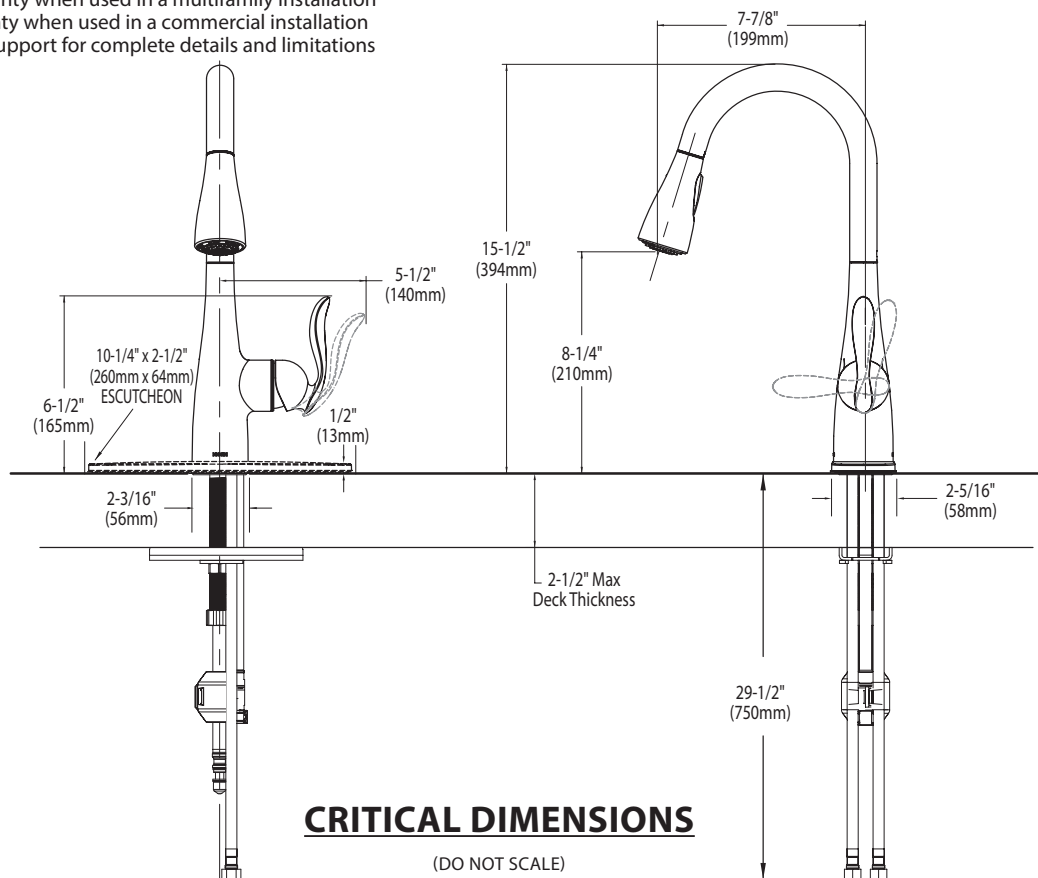

*There is more than one version of this model.
Page down to identify the version you have.*

FAUCET DESCRIPTION

- Reflex™ pulldown system offers smooth operation, easy movement and secure docking
- Metal construction with various finishes identified by suffix
- Duralock™ quick connect system
- Pullout spray with 68" braided hose
- Flexible supply lines with 3/8" compression fittings
- High arc spout provides height and reach to fill or clean large pots while pull out wand provides the maneuverability for cleaning or rinsing
- 360° rotating spout
- Power Boost™ Spray Technology

OPERATION

- Lever style handle
- Temperature controlled by 100° arc of handle travel
- Operates with less than 5 lbs. of force
- Operates in stream or spray mode in the pullout or retracted position
- When filling a vessel outside the sink, the pause feature conveniently stops the flow of water as the wand passes over the counter top

FLOW

- Flow is limited to 1.5 gpm (5.7 L/min) at 60 psi

CARTRIDGE

- 1255™ Duralast™ cartridge for Single-Handle Faucets

STANDARDS

- Third party certified to IAPMO Green, ASME A112.18.1/CSA B125.1 and all applicable requirements referenced therein
- Certified to NSF 61/9 & 372
- Meets CalGreen and Georgia SB370 requirements
- Complies with California Proposition 65 and with the Federal Safe Drinking Water Act
- The backflow protection system in the device consists of two independently operating check valves, a primary and a secondary which prevent backflow
- ADA  for lever handle

ARBOR™
Single Handle High Arc
Pulldown Kitchen Faucet

Models: 7594 series

NOTE: THIS FAUCET IS DESIGNED TO BE INSTALLED THROUGH 1 OR 3 HOLES, 1-1/2" (38mm) MIN. DIA.

TO ORDER PARTS CALL: 1-800-BUY-MOEN

www.moen.com